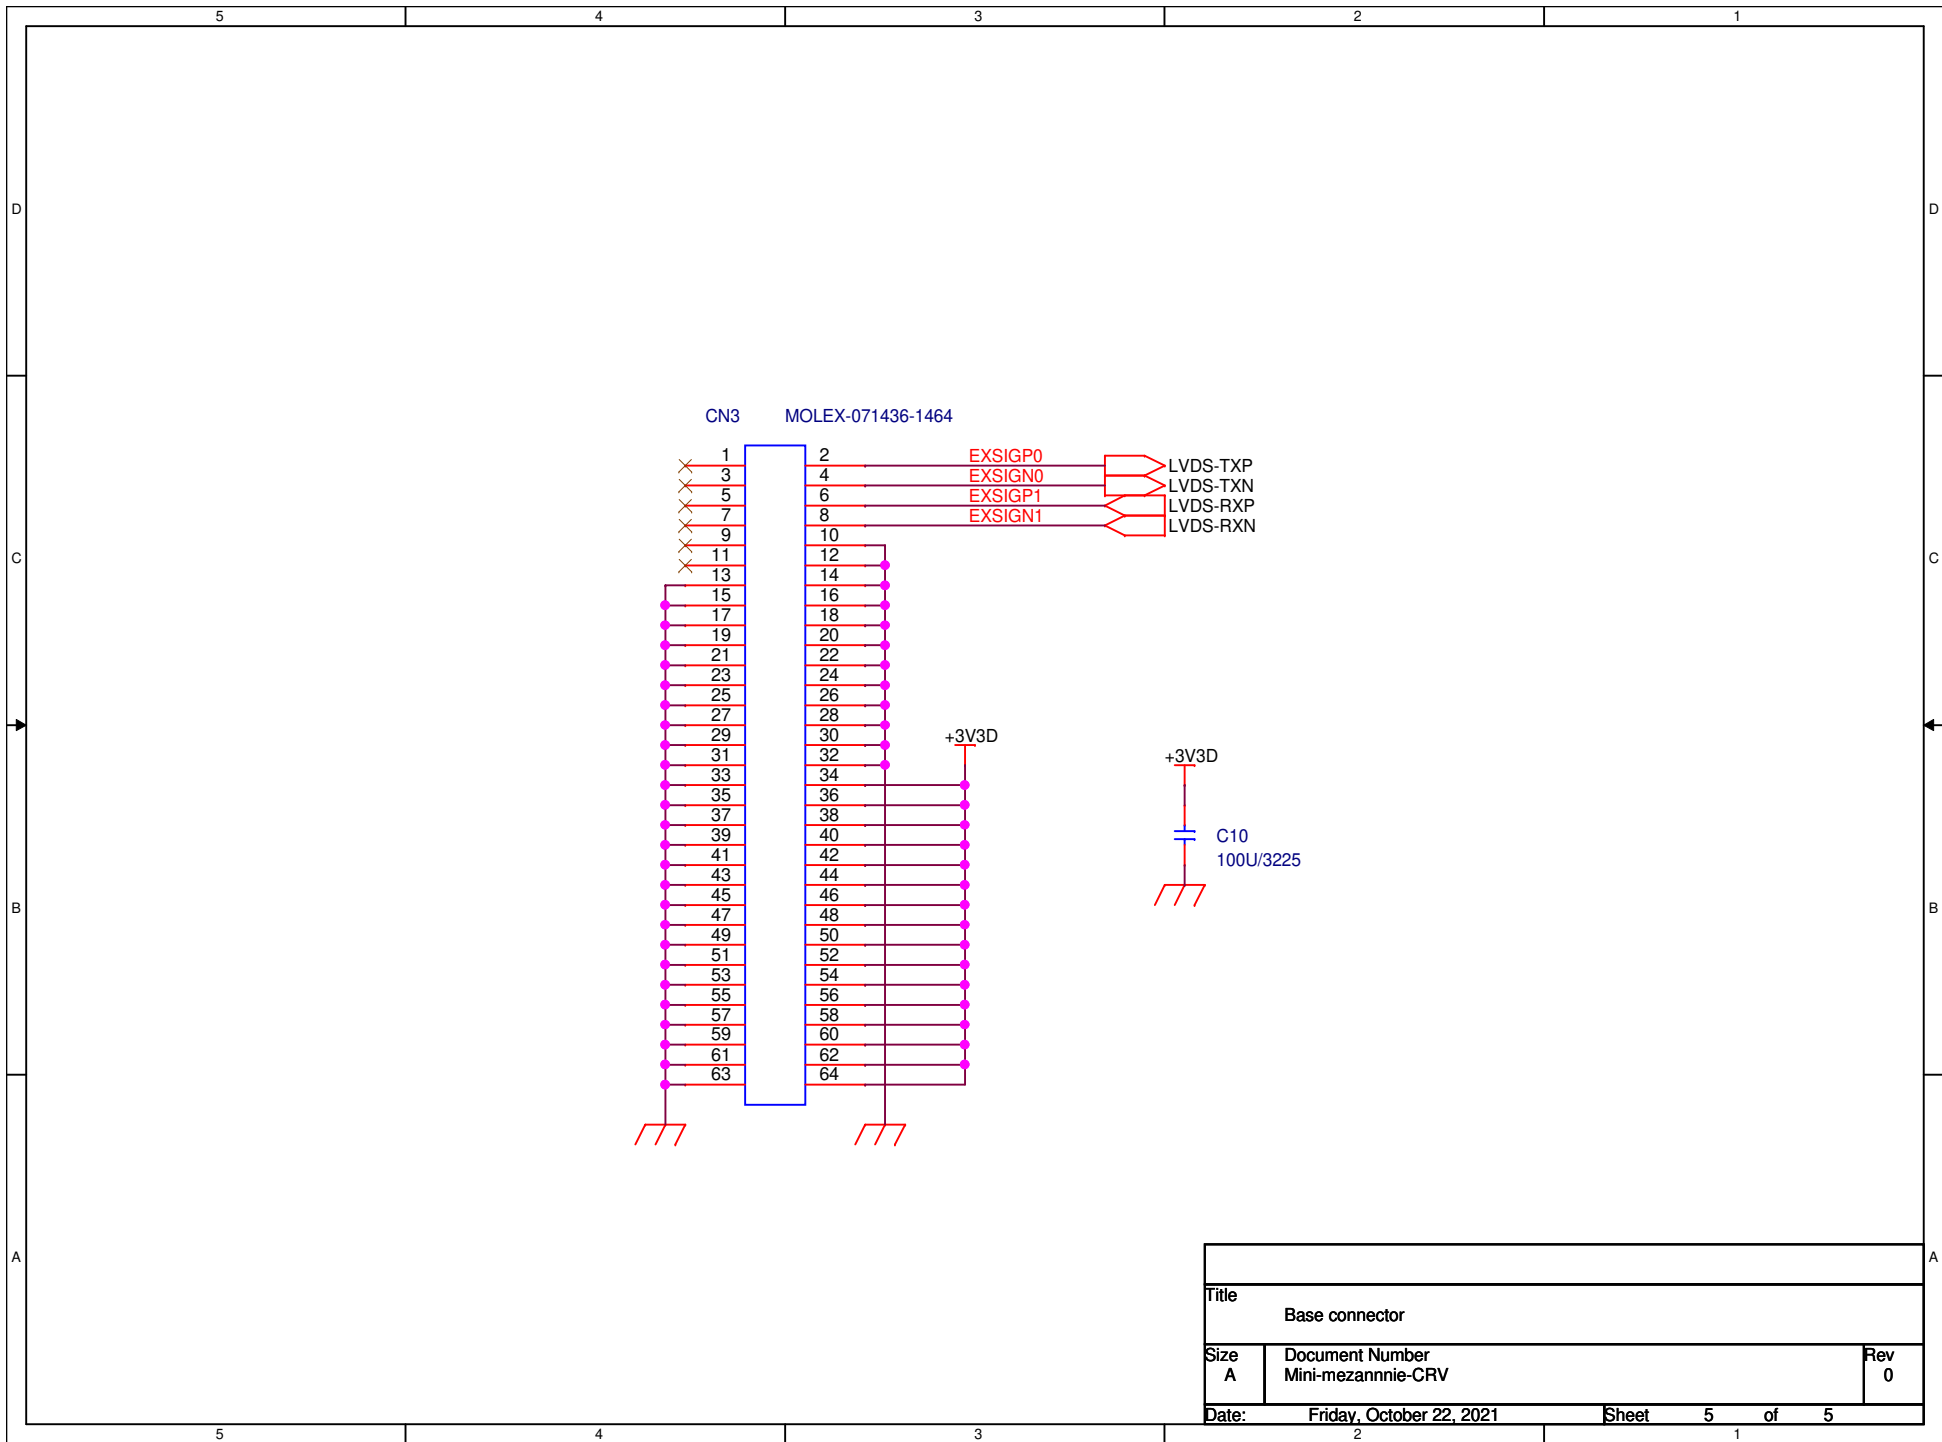

SFP+規格

SFP+ standard

Title		
SFP		
Size	Document Number	Rev
A	Mini-mezzanine-CRV	0
Date:	Friday, October 22, 2021	Sheet 3 of 5

Title		
LEVEL-TRANS		
Size	Document Number	Rev
A	Mini-mezzanine-CRV	0
Date:	Monday, October 25, 2021	Sheet 4 of 5

Title		
Base connector		
Size	Document Number	Rev
A	Mini-mezannie-CRV	0
Date:	Friday, October 22, 2021	Sheet 5 of 5