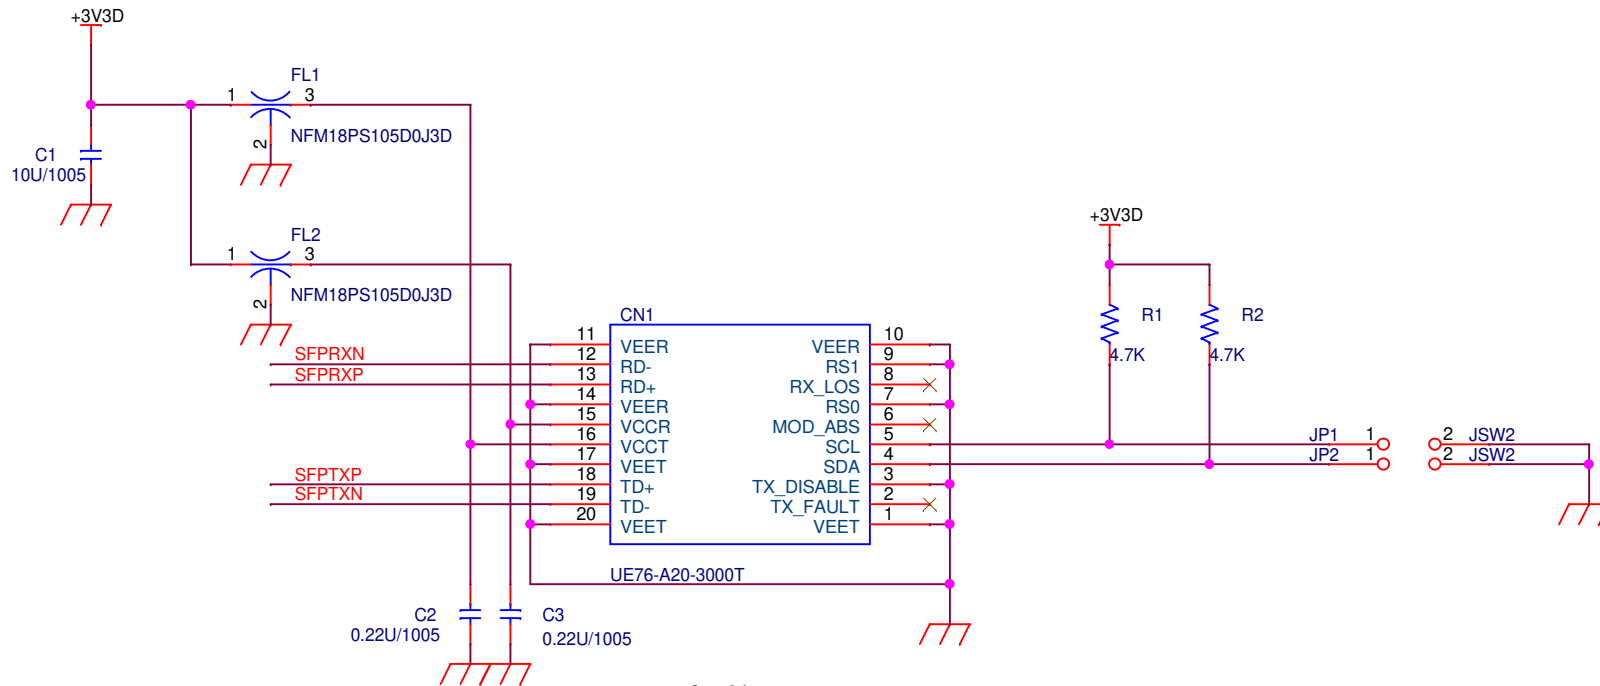

AMANEQ mini-mezzanine card
Clock Receiver (CRV)

Rev.2
2021.10.22
R. Honda

Title		
TITLE		
Size	Document Number	Rev
A	Mini-mezzanine-CRV	0
Date:	Friday, October 22, 2021	Sheet 1 of 5

Title		
TOP		
Size	Document Number	Rev
A	Mini-mezzanine-CRV	0
Date:	Tuesday, October 12, 2021	Sheet 2 of 5

SFP+規格

SFP+ standard

Title		
SFP		
Size	Document Number	Rev
A	Mini-mezzanine-CRV	0
Date:	Friday, October 22, 2021	Sheet 3 of 5

Title		
LEVEL-TRANS		
Size	Document Number	Rev
A	Mini-mezzanine-CRV	0
Date:	Monday, October 25, 2021	Sheet 4 of 5

Title		
Base connector		
Size	Document Number	Rev
A	Mini-mezannie-CRV	0
Date:	Friday, October 22, 2021	Sheet 5 of 5