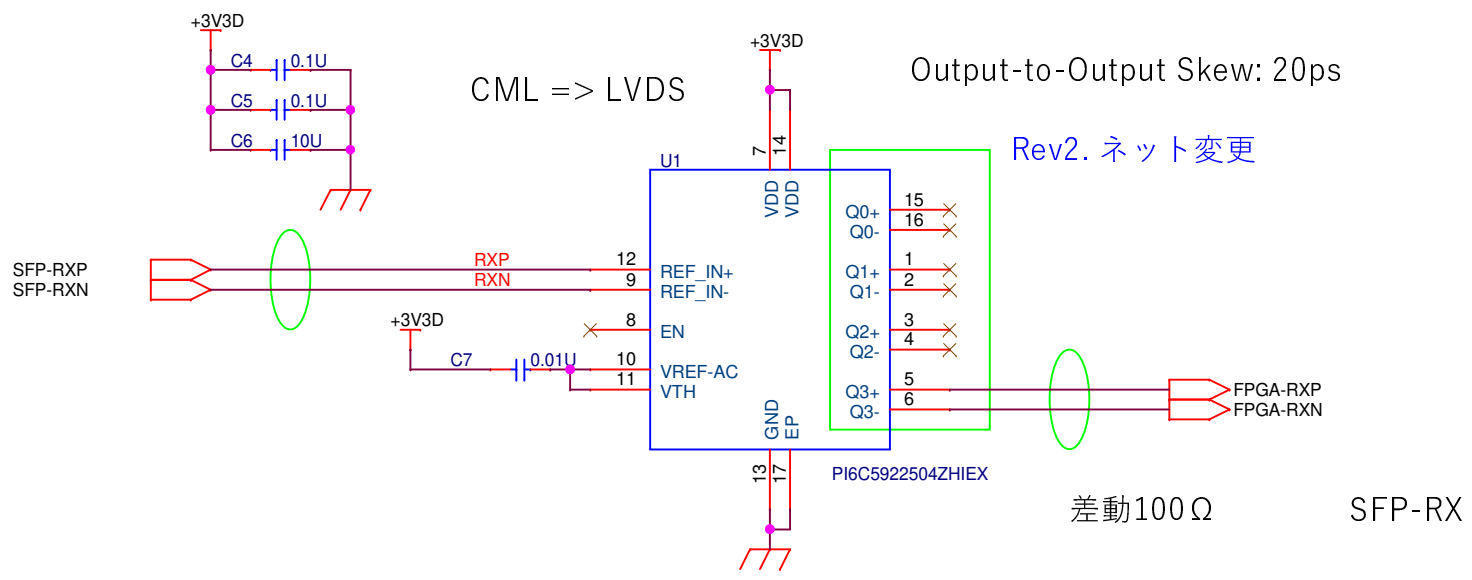

AMANEQ mini-mezzanine card
Clock Receiver (CRV)

Rev.2
2021.10.22
R. Honda

Title		
TITLE		
Size	Document Number	Rev
A	Mini-mezzanine-CRV	0
Date:	Friday, October 22, 2021	Sheet 1 of 5

Title		
TOP		
Size	Document Number	Rev
A	Mini-mezzanine-CRV	0
Date:	Tuesday, October 12, 2021	Sheet 2 of 5

SFP+規格

SFP+ standard

Title		
SFP		
Size	Document Number	Rev
A	Mini-mezzanine-CRV	0
Date:	Friday, October 22, 2021	Sheet 3 of 5

Title		
LEVEL-TRANS		
Size	Document Number	Rev
A	Mini-mezzanine-CRV	0
Date:	Monday, October 25, 2021	Sheet 4 of 5

Title		
Base connector		
Size	Document Number	Rev
A	Mini-mezannie-CRV	0
Date:	Friday, October 22, 2021	Sheet 5 of 5