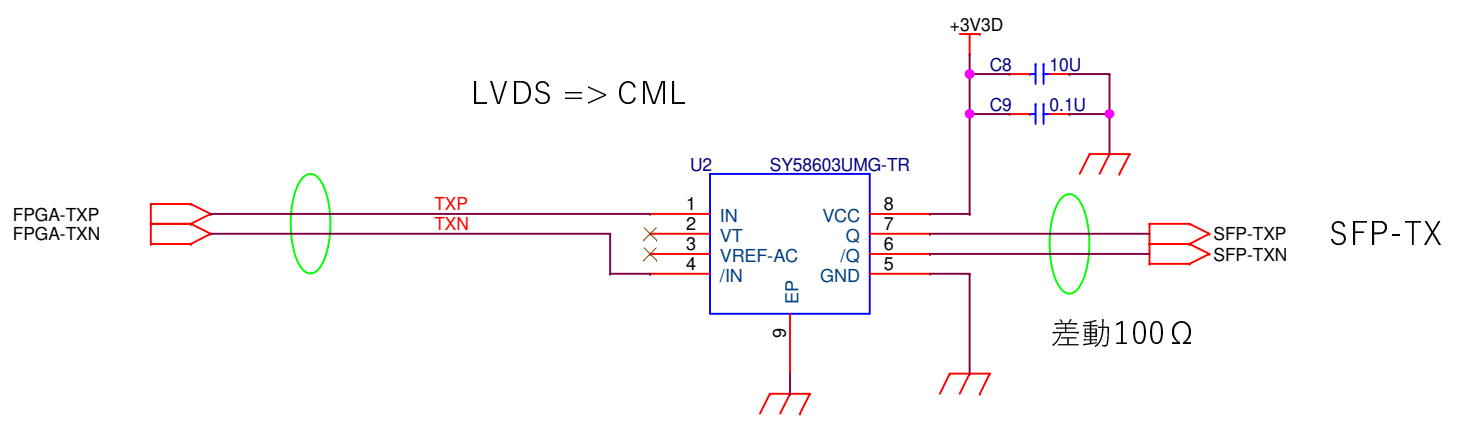

AMANEQ mini-mezzanine card
Clock Receiver (CRV)

Rev.2
2021.10.22
R. Honda

Title		
TITLE		
Size	Document Number	Rev
A	Mini-mezzanine-CRV	0
Date:	Friday, October 22, 2021	Sheet 1 of 5

Title		
TOP		
Size	Document Number	Rev
A	Mini-mezzanine-CRV	0
Date:	Tuesday, October 12, 2021	Sheet 2 of 5

SFP+規格

SFP+ standard

Title		
SFP		
Size	Document Number	Rev
A	Mini-mezzanine-CRV	0
Date:	Friday, October 22, 2021	Sheet 3 of 5

Title		
LEVEL-TRANS		
Size	Document Number	Rev
A	Mini-mezzanine-CRV	0
Date:	Monday, October 25, 2021	Sheet 4 of 5

Title		
Base connector		
Size	Document Number	Rev
A	Mini-mezannie-CRV	0
Date:	Friday, October 22, 2021	Sheet 5 of 5