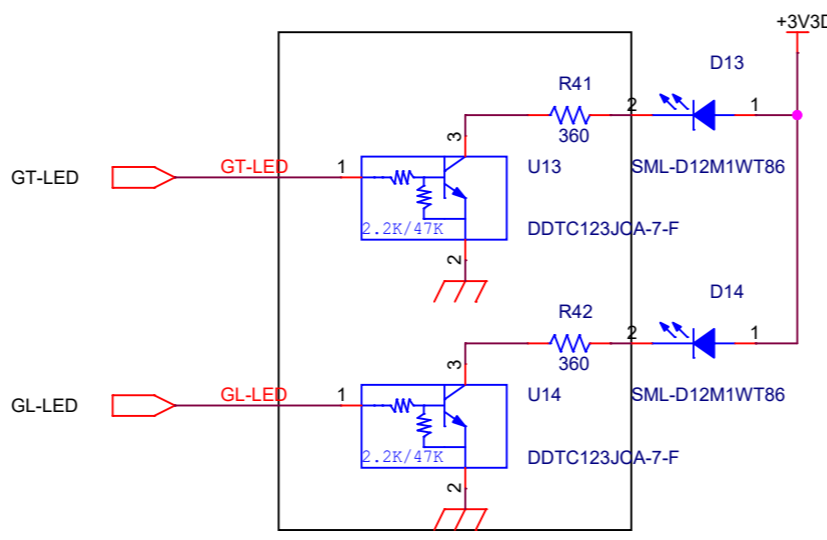

SFPから遠くでよい

G

Title		
SFP-G		
Size	Document Number	Rev
B	Mezzanine CDD-OPT	0
Date:	Monday, April 11, 2022	Sheet 9 of 22