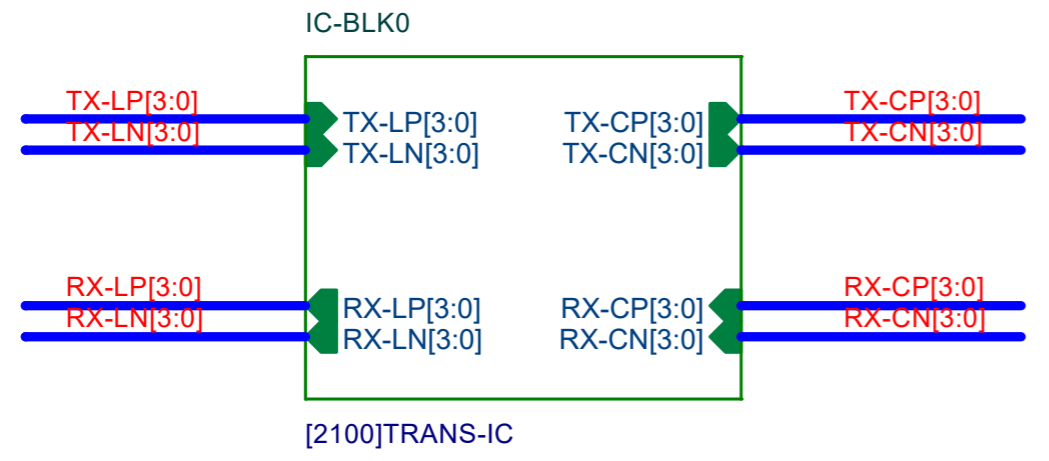

Title		
TRANS-TOP		
Size	Document Number	Rev
A	Mezzanine CDD-OPT	0
Date:	Monday, April 11, 2022	Sheet 12 of 22