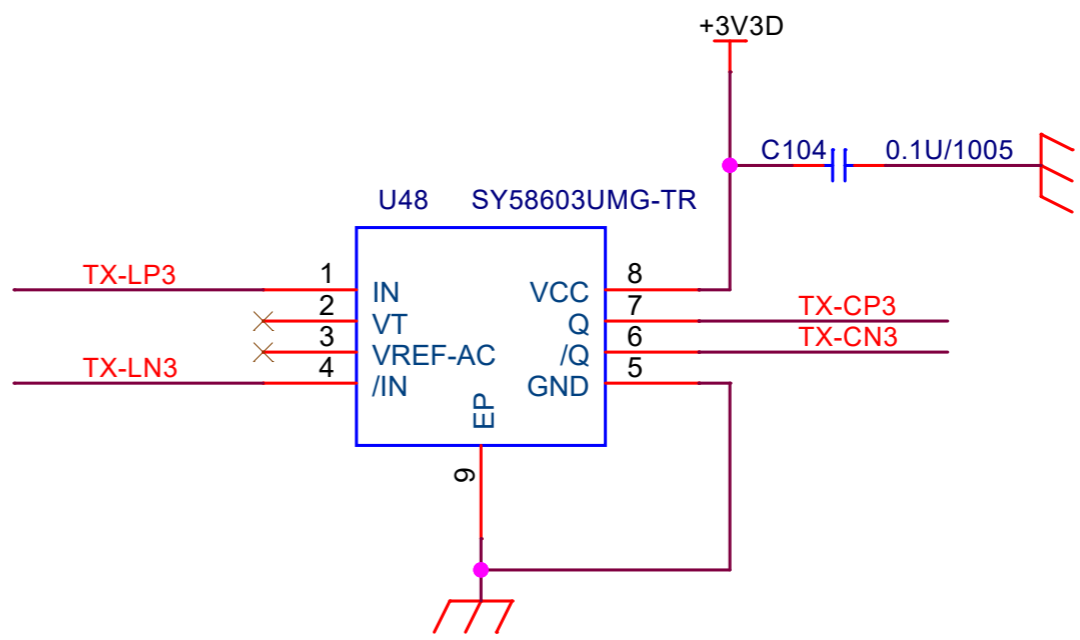

TX-LP[3:0]
TX-LN[3:0]

TX-CP[3:0]
TX-CN[3:0]

LVDS-to-CML

Title		
IO standard trans. TX		
Size	Document Number	Rev
A	CDD-OPT	0
Date:	Monday, April 11, 2022	Sheet 20 of 22