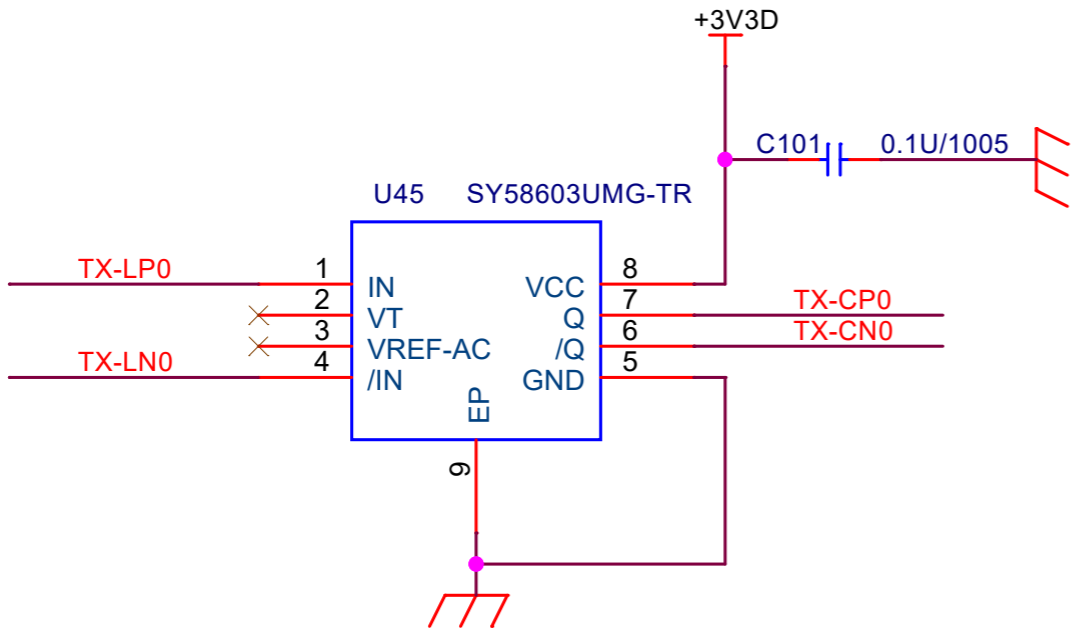

TX-LP[3:0]
TX-LN[3:0]

TX-CP[3:0]
TX-CN[3:0]

LVDS-to-CML

Title		
IO standard trans. TX		
Size	Document Number	Rev
A	CDD-OPT	0
Date:	Monday, April 11, 2022	Sheet 20 of 22