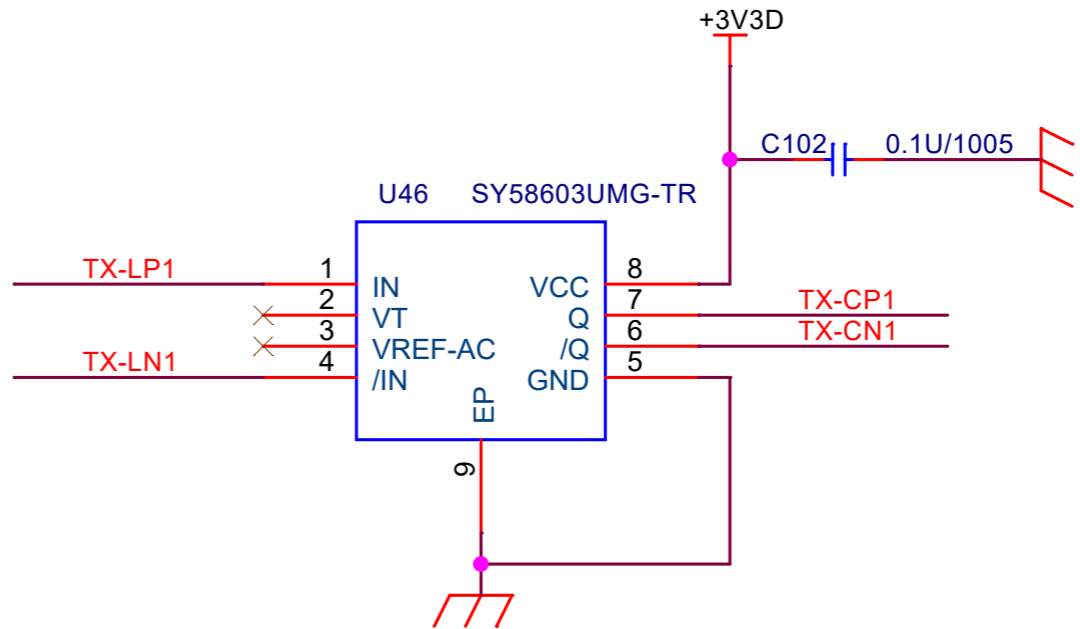

TX-LP[3:0]
TX-LN[3:0]

TX-CP[3:0]
TX-CN[3:0]

LVDS-to-CML

Title		
IO standard trans. TX		
Size	Document Number	Rev
A	CDD-OPT	0
Date:	Monday, April 11, 2022	Sheet 20 of 22