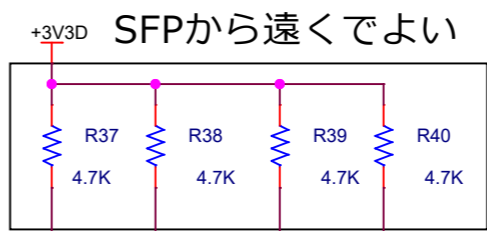

SFPから遠くでよい

G

Title		
SFP-G		
Size	Document Number	Rev
B	Mezzanine CDD-OPT	0
Date:	Monday, April 11, 2022	Sheet 9 of 22