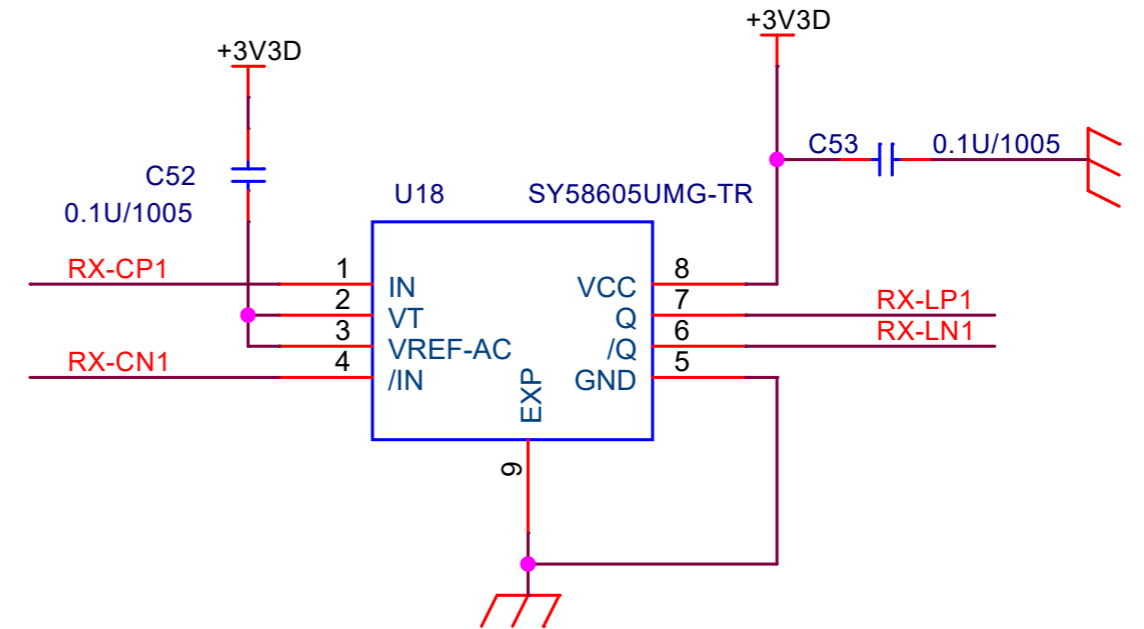

CML-to-LVDS

Title		
IO standard trans. RX		
Size	Document Number	Rev
A	CDD-OPT	0
Date:	Monday, April 11, 2022	Sheet 13 of 22