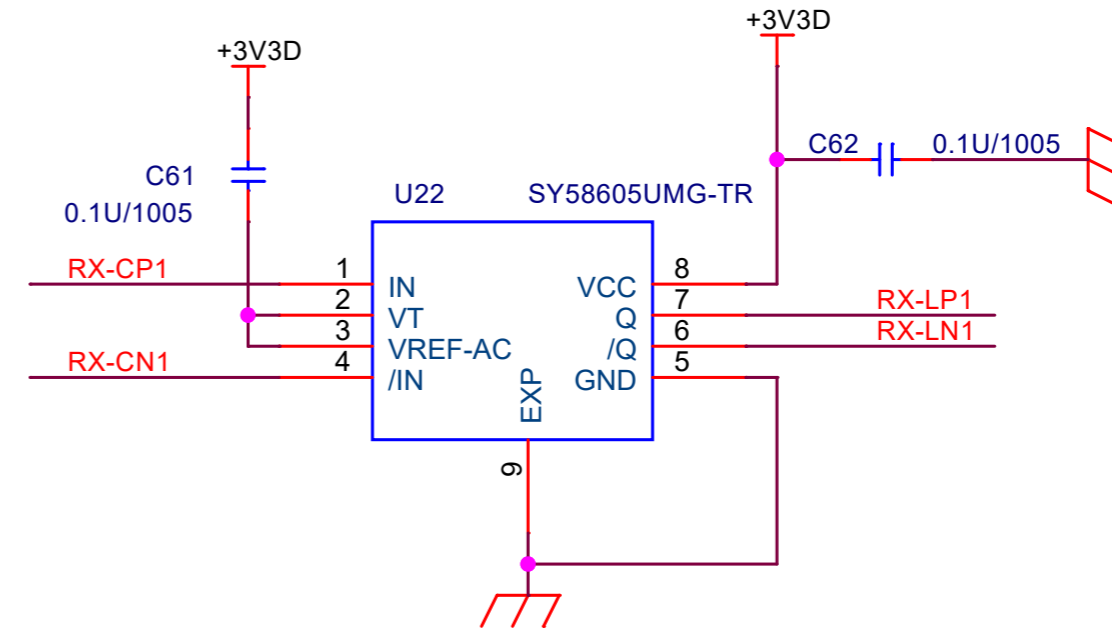

CML-to-LVDS

Title		
IO standard trans. RX		
Size	Document Number	Rev
A	CDD-OPT	0
Date:	Monday, April 11, 2022	Sheet 14 of 22