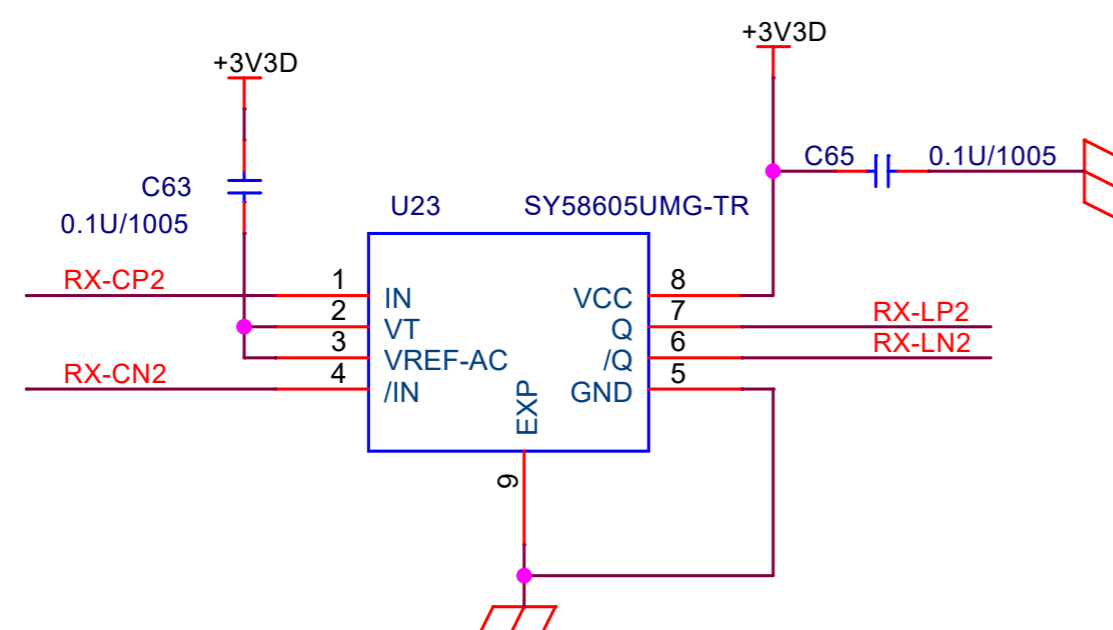

CML-to-LVDS

Title		
IO standard trans. RX		
Size	Document Number	Rev
A	CDD-OPT	0
Date:	Monday, April 11, 2022	Sheet 14 of 22