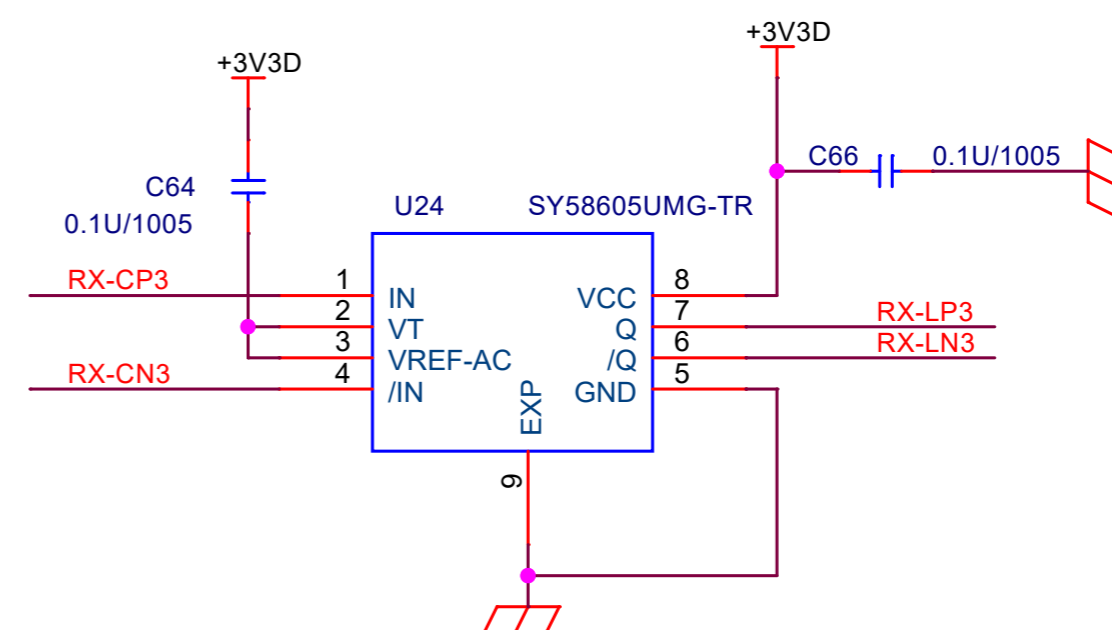

CML-to-LVDS

Title		
IO standard trans. RX		
Size	Document Number	Rev
A	CDD-OPT	0
Date:	Monday, April 11, 2022	Sheet 14 of 22