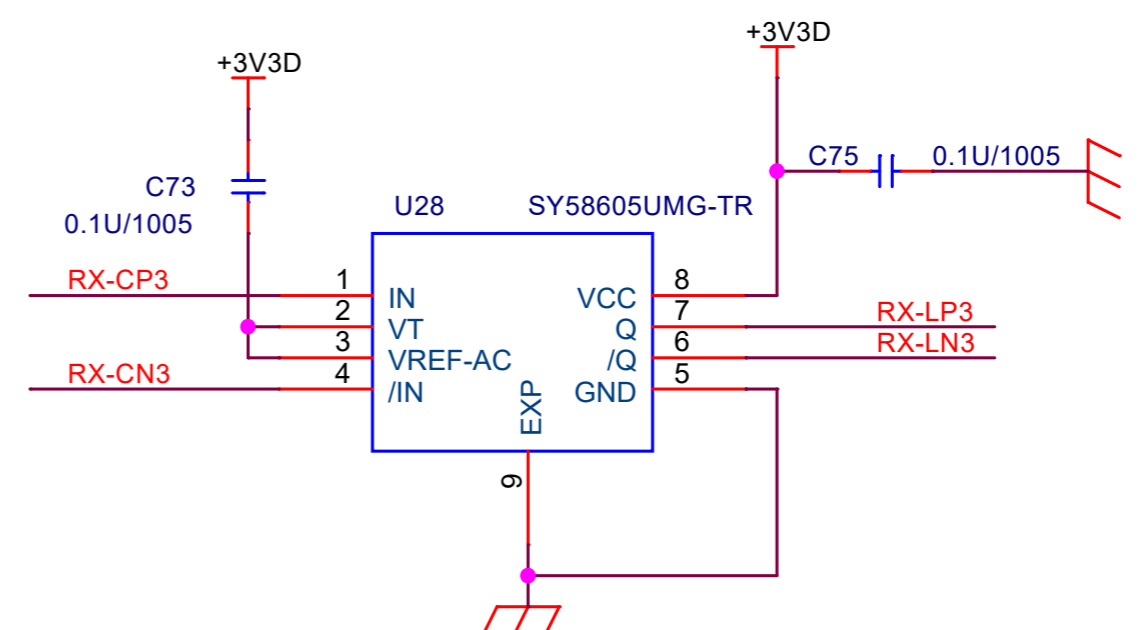

CML-to-LVDS

Title		
IO standard trans. RX		
Size	Document Number	Rev
A	CDD-OPT	0
Date:	Monday, April 11, 2022	Sheet 15 of 22