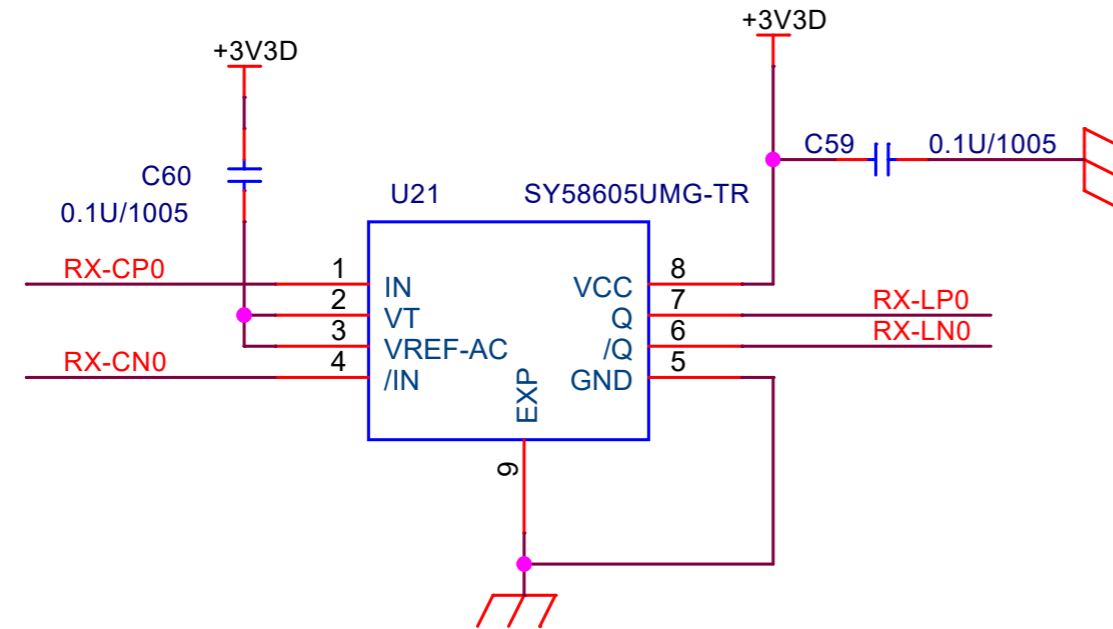

CML-to-LVDS

Title		
IO standard trans. RX		
Size	Document Number	Rev
A	CDD-OPT	0
Date:	Monday, April 11, 2022	Sheet 14 of 22