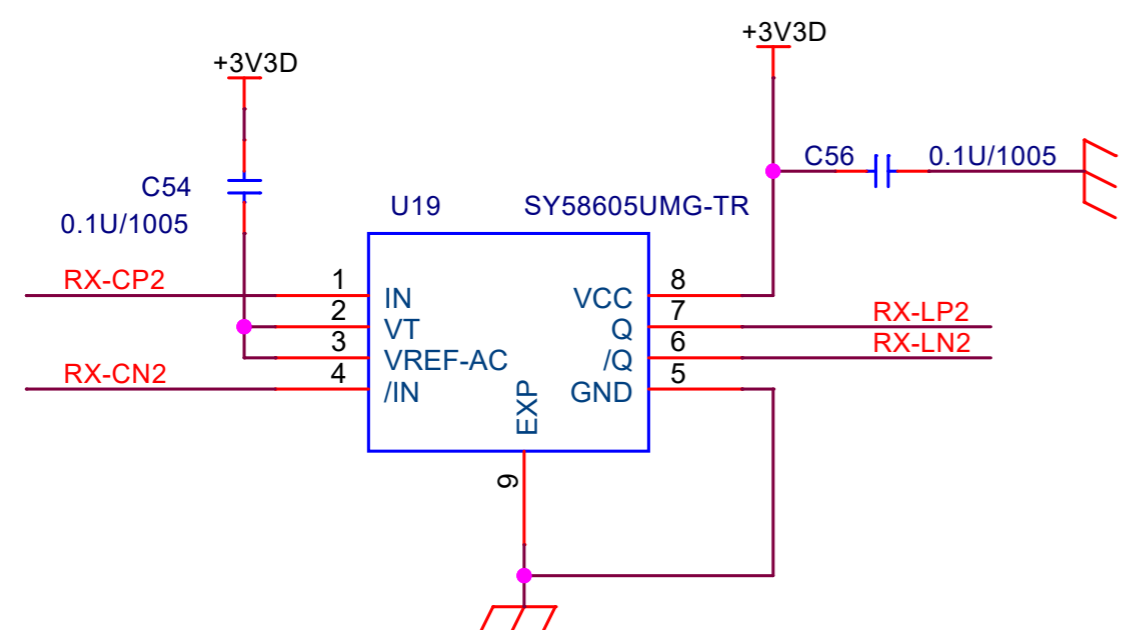

CML-to-LVDS

Title		
IO standard trans. RX		
Size	Document Number	Rev
A	CDD-OPT	0
Date:	Monday, April 11, 2022	Sheet 13 of 22