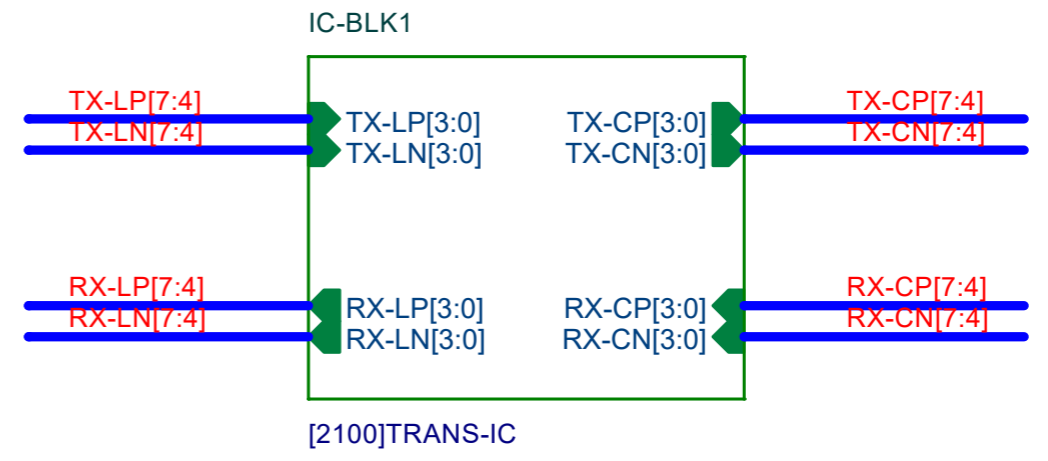

Title		
TRANS-TOP		
Size	Document Number	Rev
A	Mezzanine CDD-OPT	0
Date:	Monday, April 11, 2022	Sheet 12 of 22