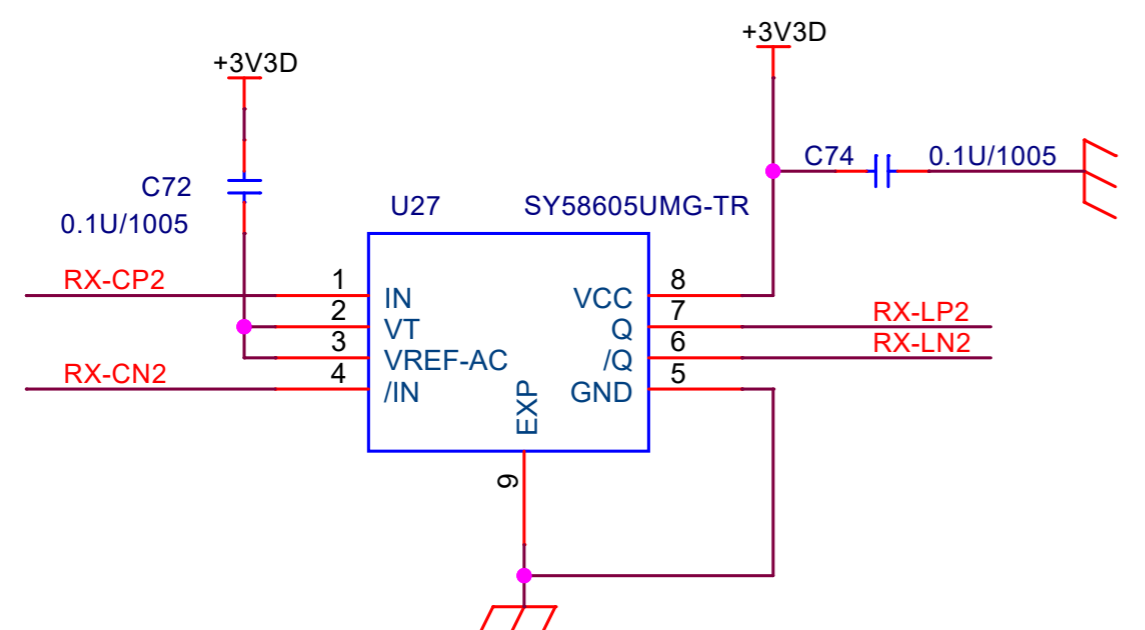

CML-to-LVDS

Title		
IO standard trans. RX		
Size	Document Number	Rev
A	CDD-OPT	0
Date:	Monday, April 11, 2022	Sheet 15 of 22