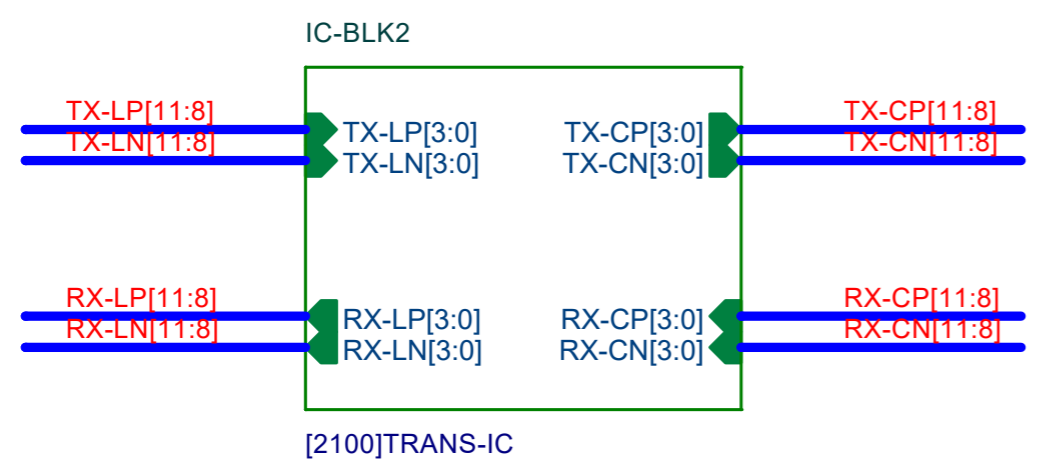

Title		
TRANS-TOP		
Size	Document Number	Rev
A	Mezzanine CDD-OPT	0
Date:	Monday, April 11, 2022	Sheet 12 of 22