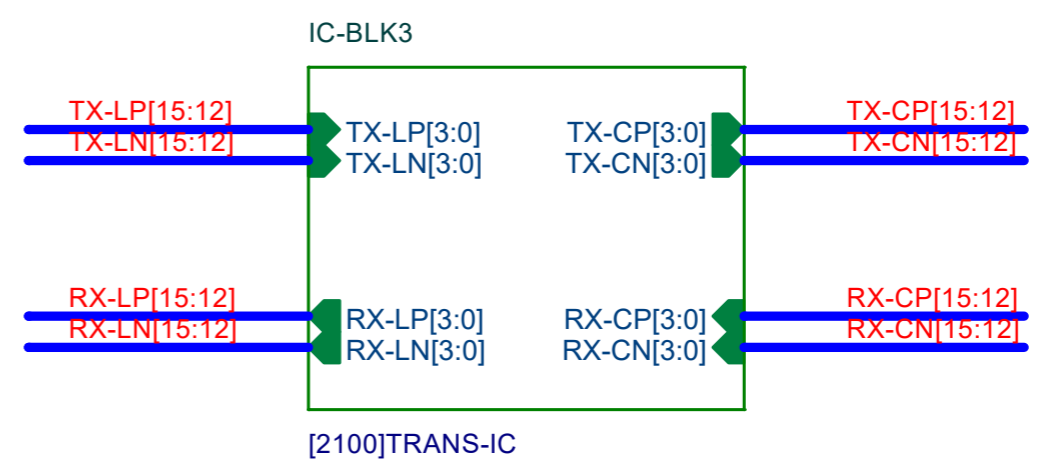

Title		
TRANS-TOP		
Size	Document Number	Rev
A	Mezzanine CDD-OPT	0
Date:	Monday, April 11, 2022	Sheet 12 of 22