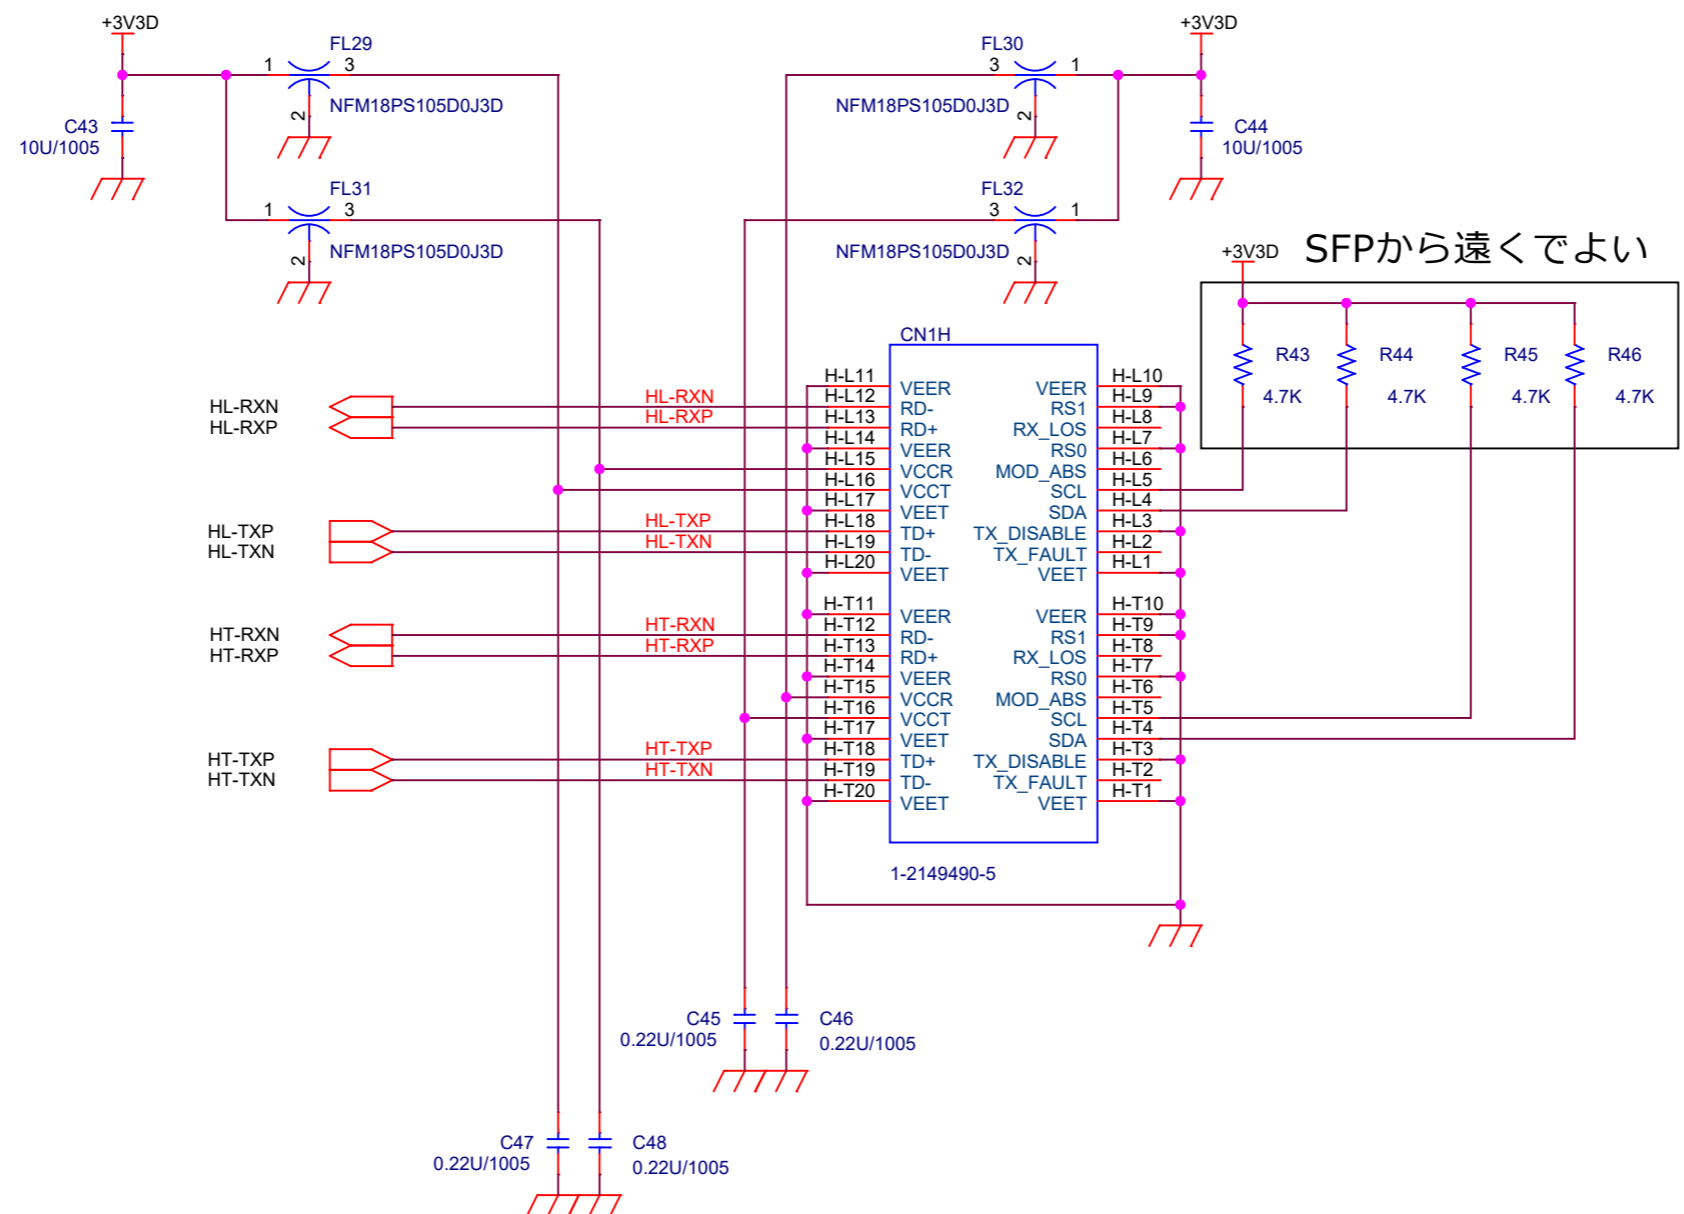

Title		
SFP-F		
Size B	Document Number	Rev 0
	Mezzanine CDD-OPT	
Date:	Monday, April 11, 2022	Sheet 8 of 22

SFPから遠くでよい

G

Title		
SFP-G		
Size	Document Number	Rev
B	Mezzanine CDD-OPT	0
Date:	Monday, April 11, 2022	Sheet 9 of 22