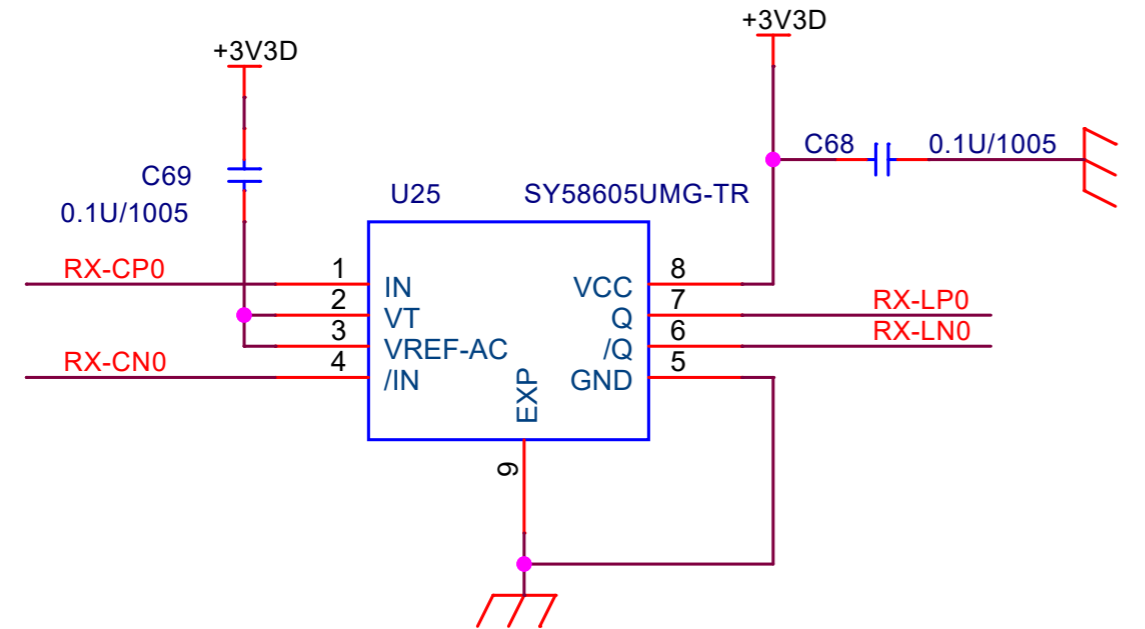

CML-to-LVDS

Title		
IO standard trans. RX		
Size	Document Number	Rev
A	CDD-OPT	0
Date:	Monday, April 11, 2022	Sheet 15 of 22