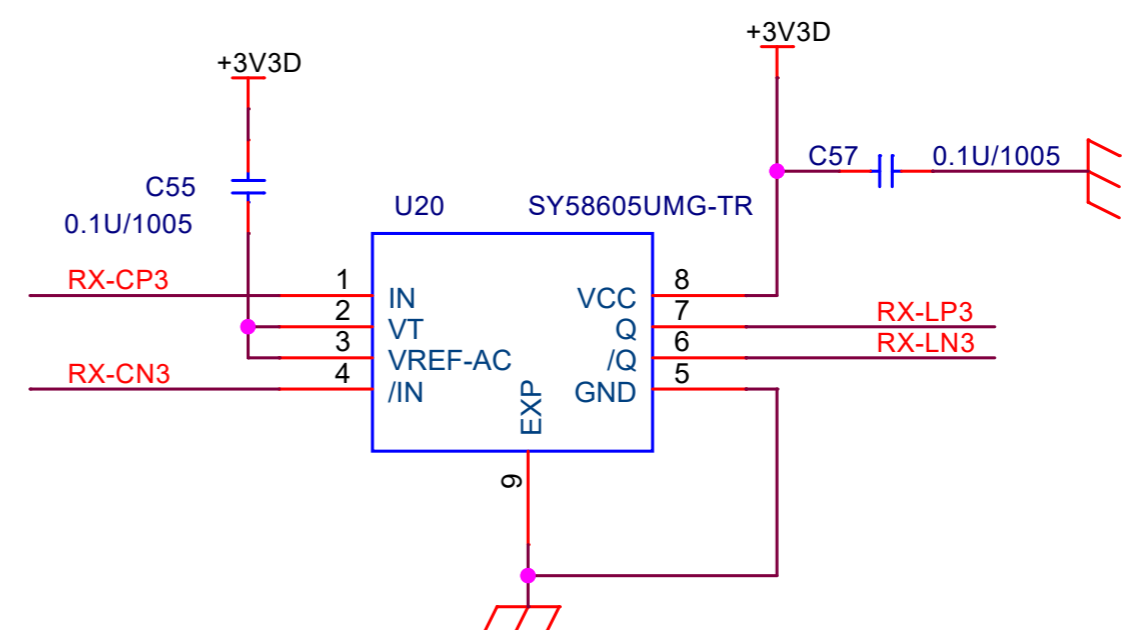

CML-to-LVDS

Title		
IO standard trans. RX		
Size	Document Number	Rev
A	CDD-OPT	0
Date:	Monday, April 11, 2022	Sheet 13 of 22