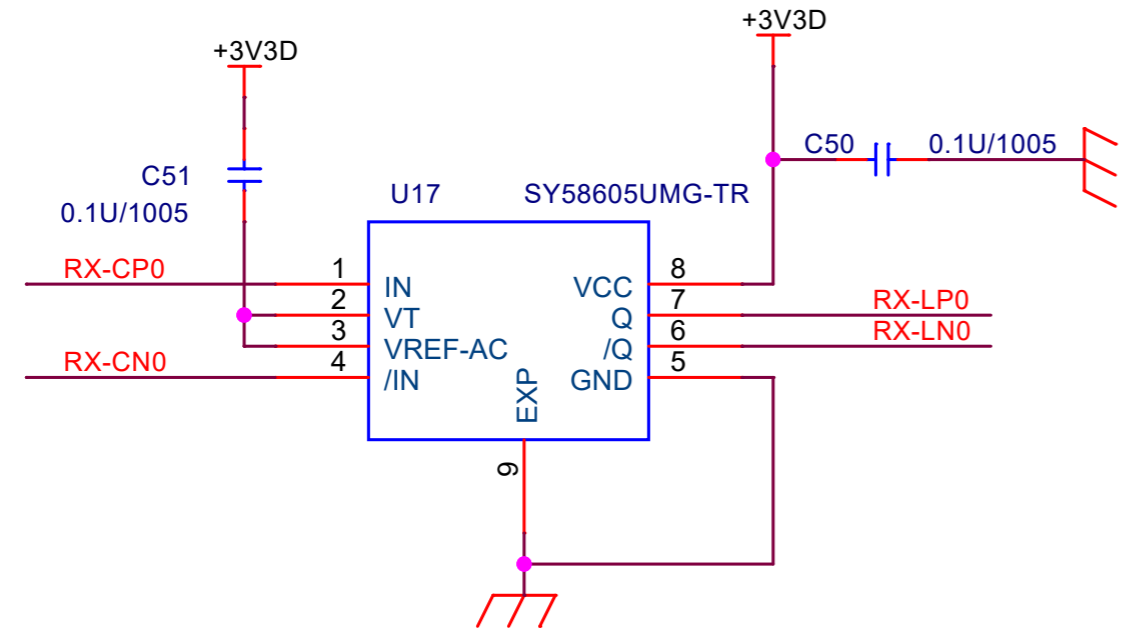

CML-to-LVDS

Title		
IO standard trans. RX		
Size	Document Number	Rev
A	CDD-OPT	0
Date:	Monday, April 11, 2022	Sheet 13 of 22