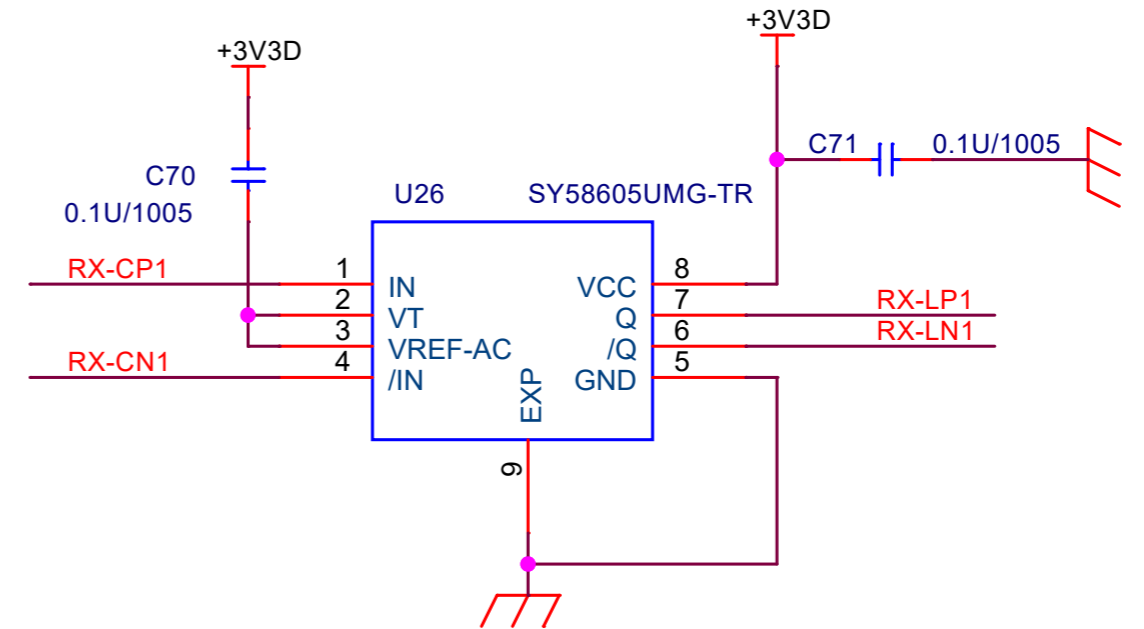

CML-to-LVDS

Title		
IO standard trans. RX		
Size	Document Number	Rev
A	CDD-OPT	0
Date:	Monday, April 11, 2022	Sheet 15 of 22