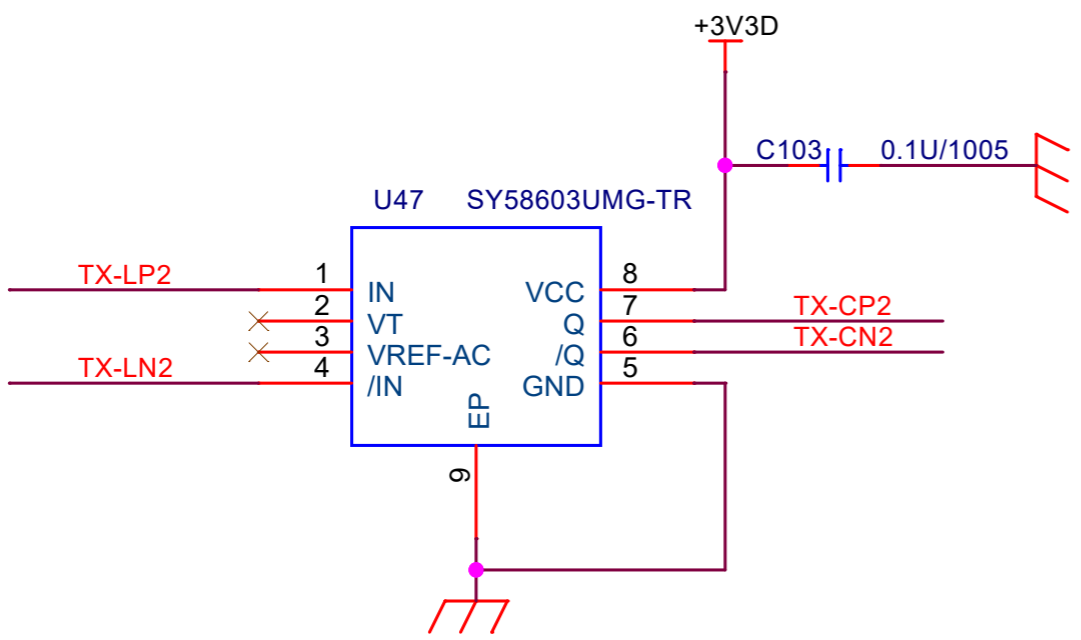

TX-LP[3:0]
TX-LN[3:0]

TX-CP[3:0]
TX-CN[3:0]

LVDS-to-CML

Title		
IO standard trans. TX		
Size	Document Number	Rev
A	CDD-OPT	0
Date:	Monday, April 11, 2022	Sheet 20 of 22